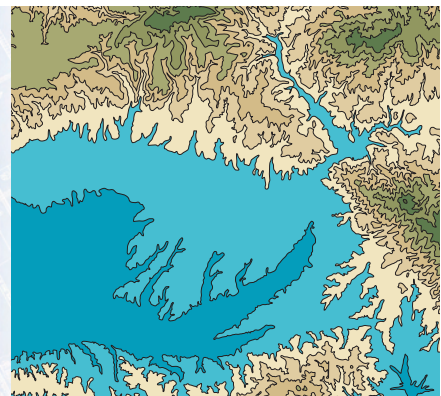

Architects - Engineers - Contractors

Technical Documents - Infrastructure

Maps - Geographic Information Systems

Government - Municipalities

VIDAR SD4400

SD large format scanners give companies an easy and affordable way to save time on in-house scanning activities. You get exceptional professional-grade performance with true 1200dpi optical resolution with speeds of up to 10 inch/second. The VIDAR SD4400 series is designed for high-volume productivity for businesses-critical imaging tasks. Whether you are a private business or government, VIDAR's range of SD4400 scanners is the right solution for improved efficiency and productivity. The 44" imaging area is designed to produce clean, sharp image quality on technical documents, sketches, and maps. Fast, simple image clean-up on old, faded, or poorly shaded documents, and safe handling of sensitive originals with no data loss in capture. Expand your business opportunities with VIDAR's versatile SD4400 scanners.