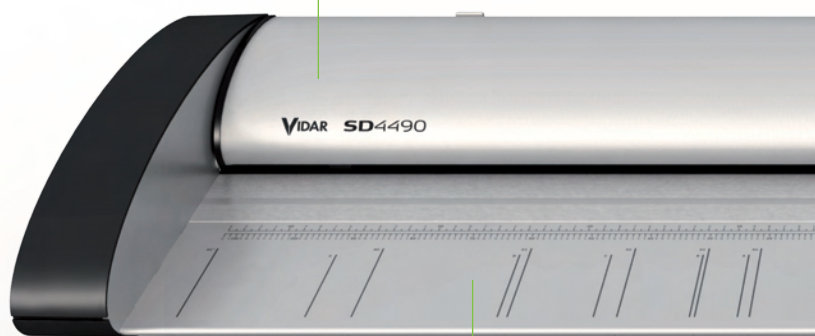

Architects - Engineers - Contractors

Technical Documents - Infrastructure

Maps - Geographic Information Systems

Government - Municipalities

VIDAR SD4400

SD large format scanners give companies an easy and affordable way to save time on in-house scanning activities. You get exceptional professional-grade performance with true 1200dpi optical resolution with speeds of up to 10 inch/second. The VIDAR SD4400 series is designed for high-volume productivity for businesses-critical imaging tasks. Whether you are a private business or government, VIDAR's range of SD4400 scanners is the right solution for improved efficiency and productivity. The 44" imaging area is designed to produce clean, sharp image quality on technical documents, sketches, and maps. Fast, simple image clean-up on old, faded, or poorly shaded documents, and safe handling of sensitive originals with no data loss in capture. Expand your business opportunities with VIDAR's versatile SD4400 scanners.

See more at www.vidar.com

 The Image of Reliability

VIDAR

Features

- 1200dpi optical resolution standard
- All-Wheel-Drive (AWD) for a perfect grip on your documents
- See what you scan with face-up scanning
- Ultra fast USB 2.0 interface with xDTR (Extended Data Transfer Rate)
- Scan-to-Net function for scanner sharing across a network, and sending files to remote PCs
- Complies with current Energy Star requirements using less than 5W at rest

Lightweight scanner in a sleek and modern design making transport and setup an easy task.

Experience the competitive edge with true 1200dpi optical resolution and fast USB with xDTR.

Value for Money

VIDAR makes it easy to scan technical documents, maps and drawings. VIDAR's SD4400 series is built to withstand high-volume use on daily basis and are available in a sleek and lightweight design. Maintenance and set-up is easy. With SD4400 you get a total scanning solution with leading-edge software that fits with your existing tools and business processes.